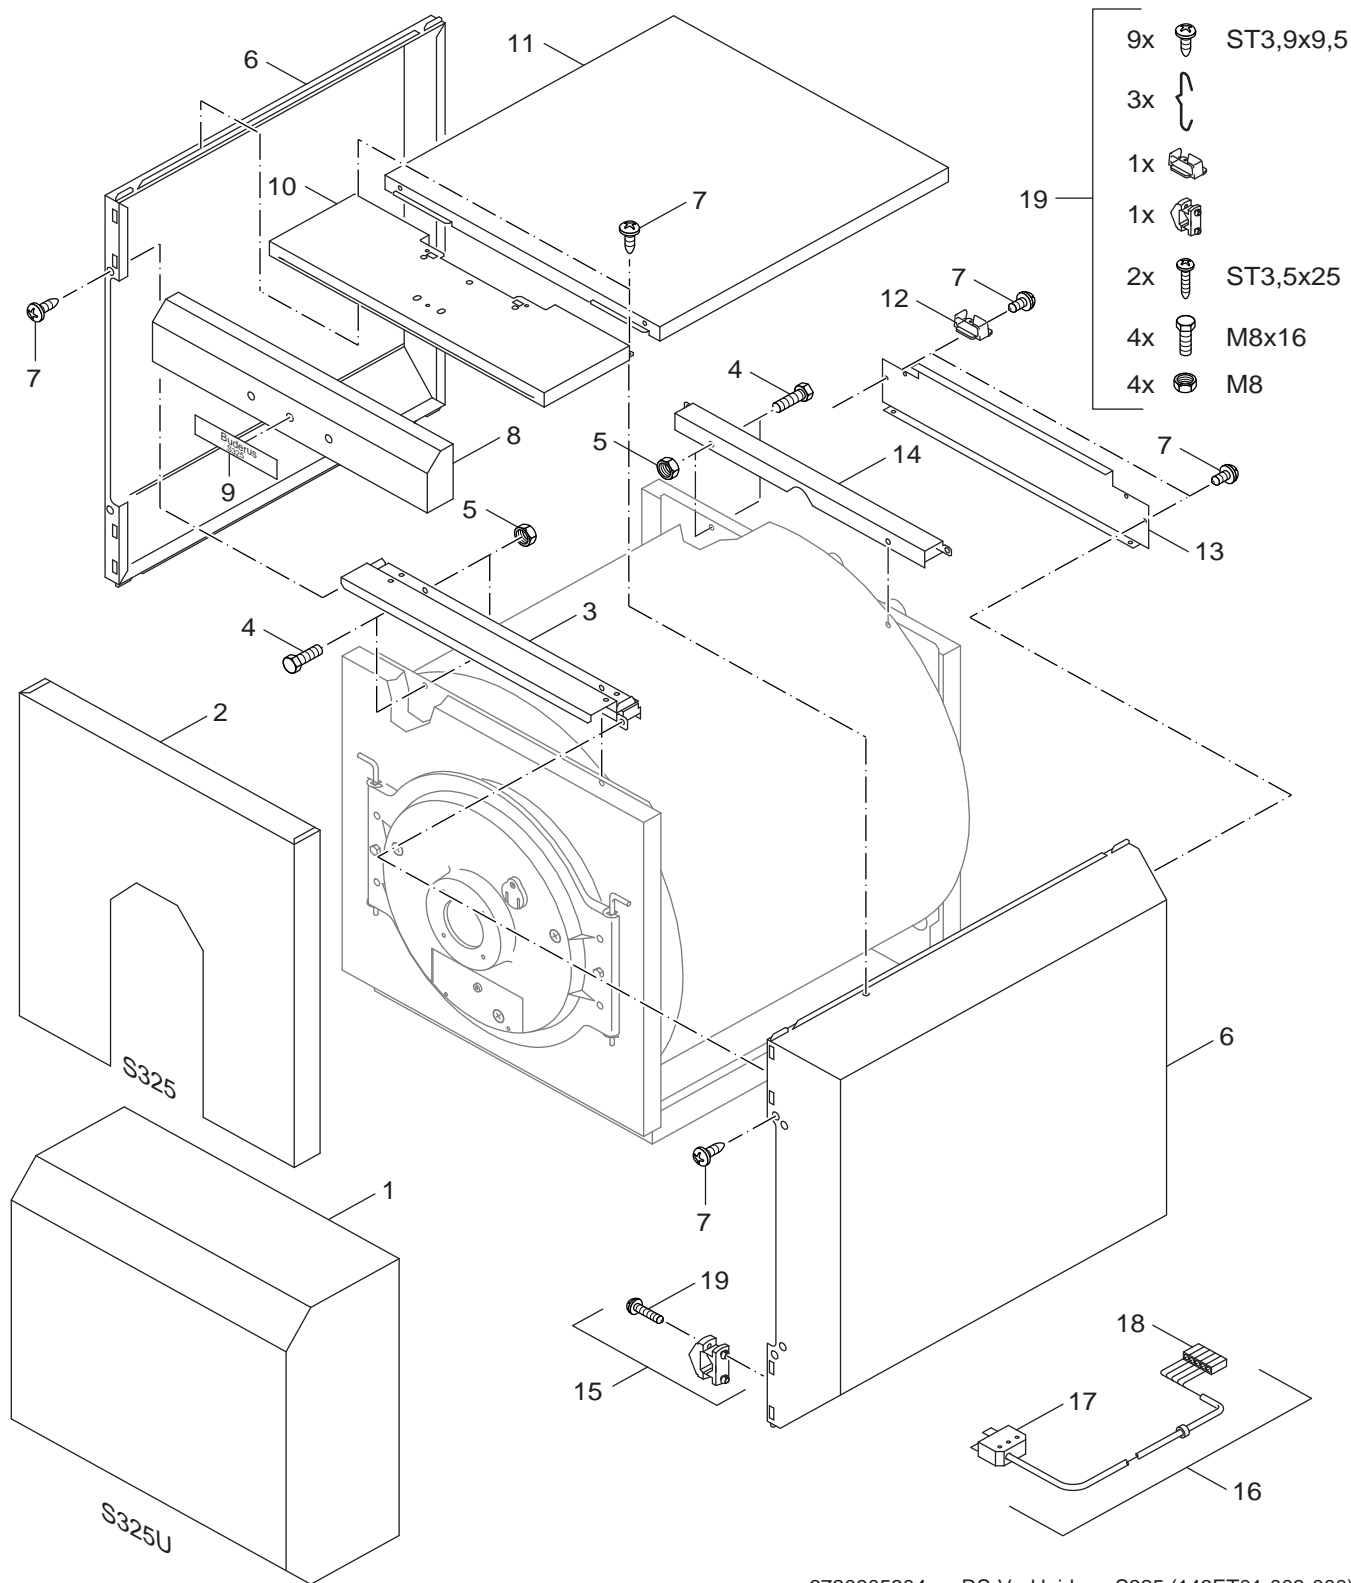

Ersatzteilliste
Spare parts list

6720905804.aa.RS-Verkleidung S325 (143ET01-003-000)

Verkleidung S325
Casing S325

Logano S325 und S325U

3

Übersetzungsliste
List of translations

Pos	Description
1	Element of construction
1	Boiler block size S325 / 34-35kW
2	Combustion chamber size 55kW (W)
3	Sensor well R3/4"x100mm
4	Thermal insulation boiler block size 43
5	Retaining spring (10Pc)
6	Thermal insulation rear panel 34-43KW
7	Thermal insulation front 34-43KW
8	Foot bolt M10x51mm
9	Flue pipe sealing collar DN150
10	Boiler plinth Height 190mm 34-43 kW
11	Hex nut ISO4032 M8 8 A3K
2	Element of construction
1	Burner door size S115-35, S325-35/43
2	Viewing hole cover V2
3	Pan-head screw DIN7985-M6x10-4.8
4	Washer DIN125 10,5x2 (10x)
5	Disk 6,4x20x1,25 A3K (10x)
6	Rivet DIN 1472 8x40mm (2pieces)
7	Hinge bolt D8x45/45mm
8	insulation Burner door size 35-43kW
9	Insulating mat set size 17-70kW
10	insulating blanket 25xD192xD110mm 35-70
11	Packing cords GPO 15x1400mm
12	Install material thermal insulation door
13	installation material burner door
14	Viewing hole lock V3 compl.
15	Gasket 30x30x3
16	Measuring nozz M6 SW10 V2
17	Glass pane 30x30x3,3 repl pack
3	Element of construction
1	Burner hoods 34-43kW BE/TE
2	Front panel S325 size 35-43kW
3	Tie-bar front S325 34-43KW
4	Hex bolt ISO4017 M8x16 8.8
5	Hex nut ISO4032 M8 8 A3K
6	Side panel right/left S325 / 34-35KW
7	Pan-head screw ST3,9x9,5 A3T (10x)
8	Front panel top S325 / 34-43kW
9	Device sign Logano S325
10	Hood front S325 / 55-70kW
11	Hood rear S325 / 34-35kW
12	Cable clip
13	Rear panel S325 / 34-43kW
14	Tie-bar rear S115/S125/325 34-35KW
15	Clamp strain relief
16	Burner cable 2350mm long
17	Connector part ST18/7 silver-plated
18	Connecting terminal 7-pol green
19	Installation material S325