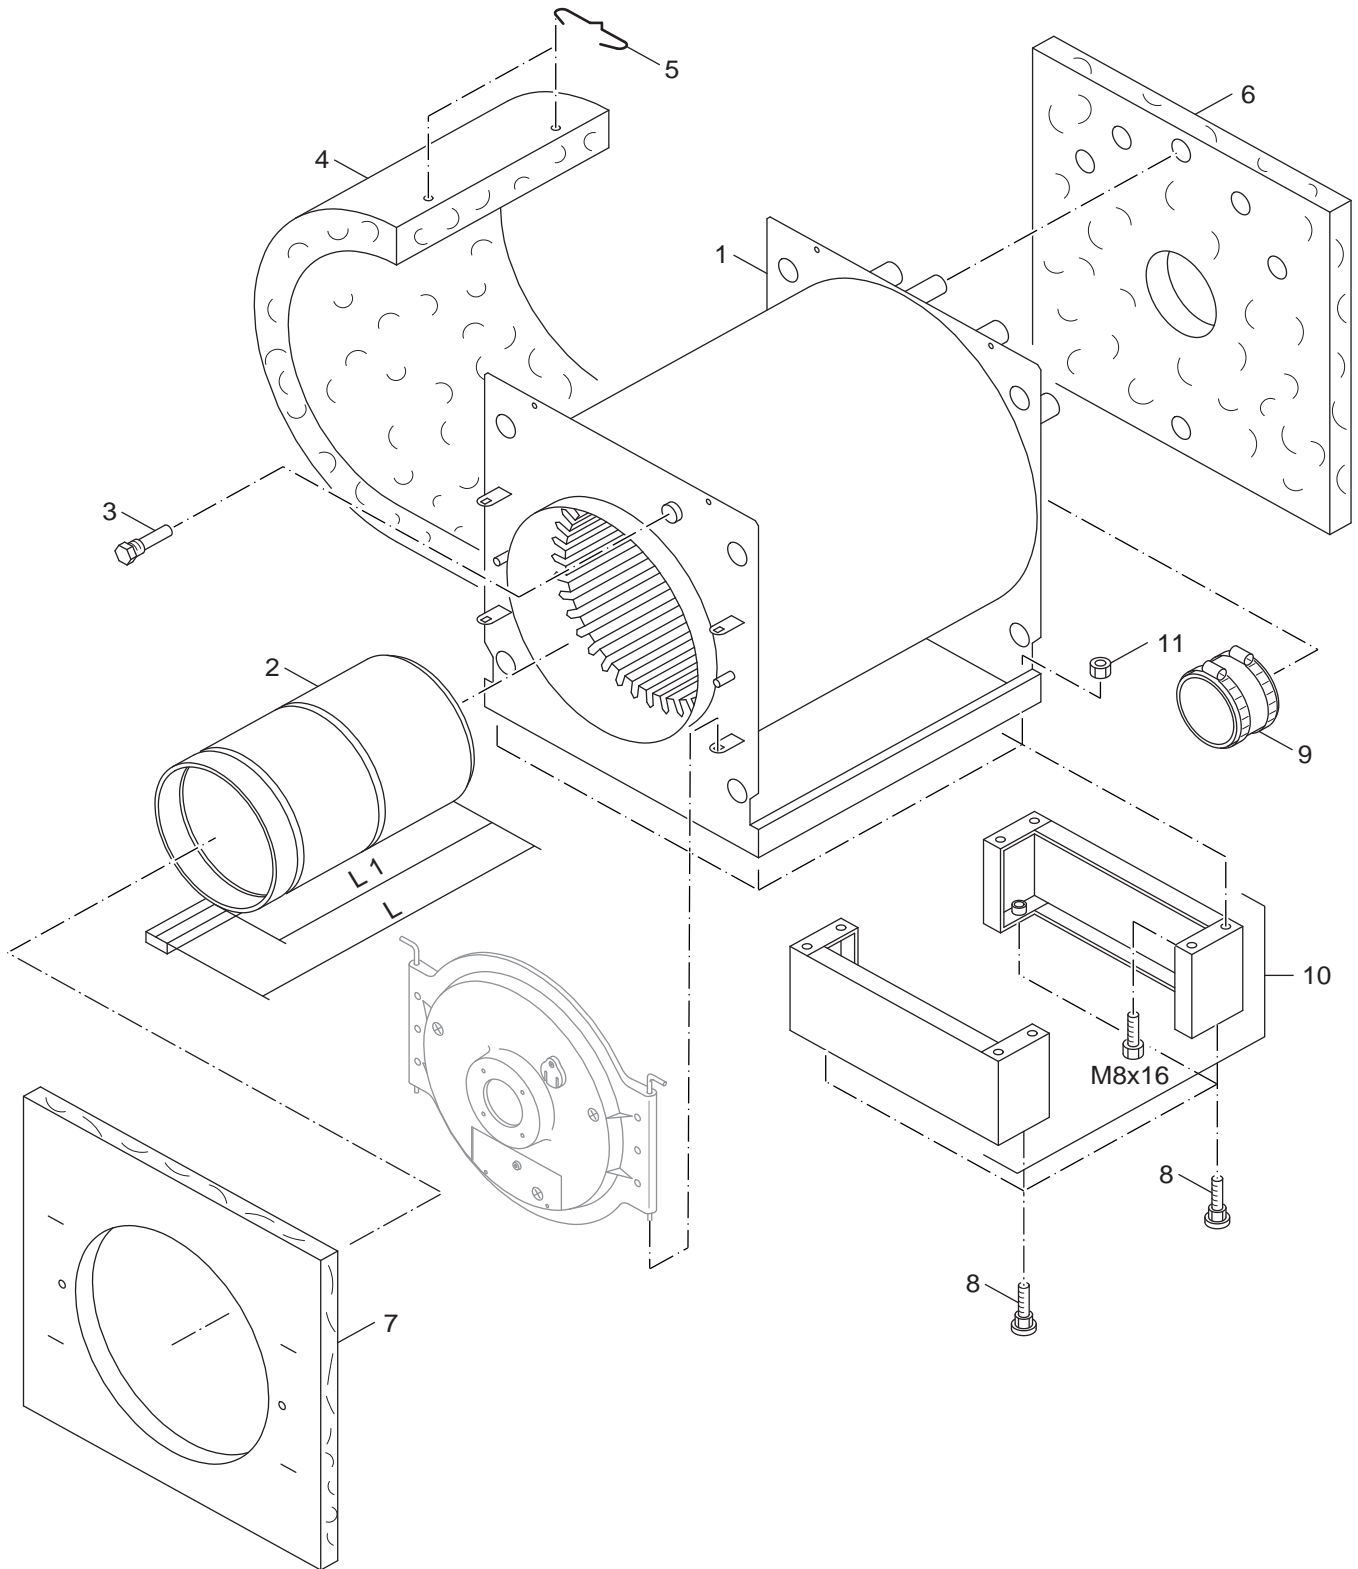

Ersatzteilliste
Spare parts list

6720905802.aa.RS-Kesselblock S325 (143ET01-002-000)

Kesselblock S325
Boiler block S325

Logano S325 und S325U

1

Pos	Bezeichnung description	Bestell-Nr. Ordering no.									Bemerkungen Remarks		
			S325-34 BE/TE	S325-35	S325-43	S325-43 BE/TE	S325-55	S325-55 BE/TE	S325-68 BE	S325-70 Fremdbr. TE			
1	Kesselblock S325-35kW Ersatz	7823530	■	■									
1	Kesselblock S325-43 Ersatz	7823532			■	■							
1	Kesselblock S325-55 Ersatz	7823534					■	■					
1	Kesselblock S325-70 Ersatz	7823536							■	■			
2	Flammtopf kompl. 34kW BE/TE-Brenner	63015288	■										D=375mm L=749mm L1=380mm
2	Flammtopf Größe 35kW BE/BRE/RE-Brenner	63015283		■									D=375mm L=749mm L1=450mm
2	Flammtopf Größe 43kW (W)	63015284			■								D=375mm L=898mm L1=744 mm
2	Flammtopf Größe 43kW BE/TE	63015289				■							D=375mm L=898mm L1=550mm
2	Flammtopf Größe 55kW (W)	63015273					■						D=462mm L=895mm L1=742 mm
2	Flammtopf Größe 55kW BE/TE	63015290						■					D=462mm L=895mm L1=600mm
2	Flammtopf Größe 68kW BE	63015291							■				D=462mm L=1099mm L1=650mm
2	Flammtopf Größe 68-70kW TE	63015292								■			D=462mm L=1099mm L1=765mm
3	Tauchhülse R3/4"x100mm	5446065	■	■	■	■	■	■	■	■	■		
4	Wärmeschutz Kesselblock 34-35kW	63038427	■	■									
4	Wärmeschutz Kesselblock Größe 43kW	5891258			■	■							
4	Wärmeschutz Kesselblock Größe 55kW	5891260					■	■					
4	Wärmeschutz Kesselblock Größe 68-70kW	5891262							■	■			
5	Haltefeder (10x)	7 747 016 084	■	■	■	■	■	■	■	■	■		
6	Wärmeschutz Rückwand Gr.34-43kW	5891714	■	■	■	■							
6	Wärmeschutz Rückwand Gr.55-70kW	5891716					■	■	■	■			
7	Wärmeschutz Vorderwand Gr.34-43kW	5199318	■	■	■	■							
7	Wärmeschutz Vorderwand Gr.55-70kW	5891718					■	■	■	■			
8	Fussschraube M10x51mm	5871596	■	■	■	■	■	■	■	■	■		
9	Abgasrohr-Abdichtmanschette DN150 kompl.	5354012	■	■	■	■							
9	Abgasrohr-Abdichtmanschette DN180 kompl.	5354014					■	■	■	■			
10	Kesselunterbau S115/S125/S325 34-43 kW	5174255	■	■	■	■							Höhe 190mm
10	Kesselunterbau Größe 55-70 kW	5174260					■	■	■	■			
11	6kt-Mutter ISO4032 M8 8 A3K	82585180	■	■	■	■	■	■	■	■	■		

Logano S325 und S325U

Kesselblock S325
Boiler block S325